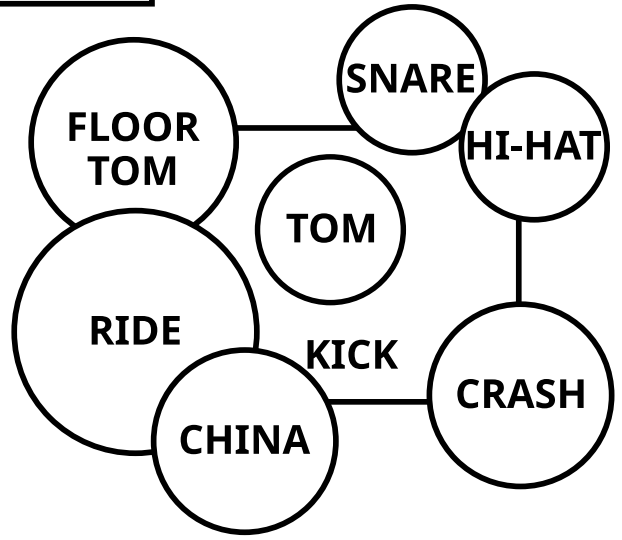

Koby Fray

CYMATIC LP-16
(SAMPLES)
2x LINE OUT

1x 230 V

FILIP

MONITOR 2

CAJON

GUITAR APM

MARTIN

3x 230 V

MONITOR 1

KOBY

AUX IN-EAR

TIMUR

AUX IN-EAR

BASS APM
XLR LINE OUT

3x 230 V