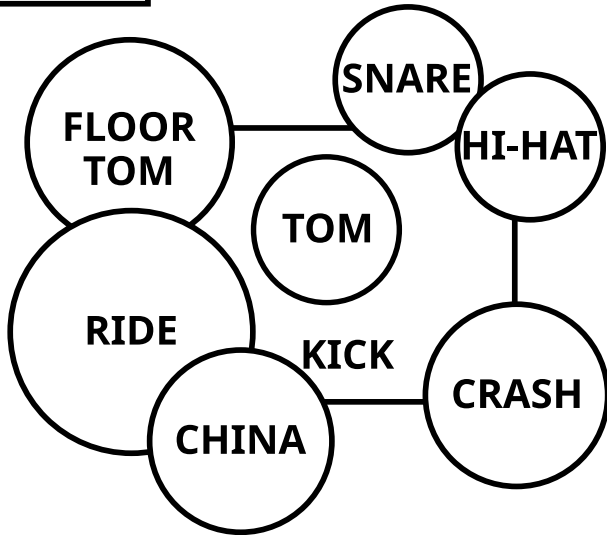

Koby Fray

CYMATIC LP-16
(SAMPLES)
2x LINE OUT

1x 230 V

FILIP

MONITOR 2

GUITAR APM

3x 230 V

MARTIN

KOBY

AUX
IN-EAR

TIMUR

AUX
IN-EAR

BASS APM
XLR LINE OUT

3x 230 V

MONITOR 1